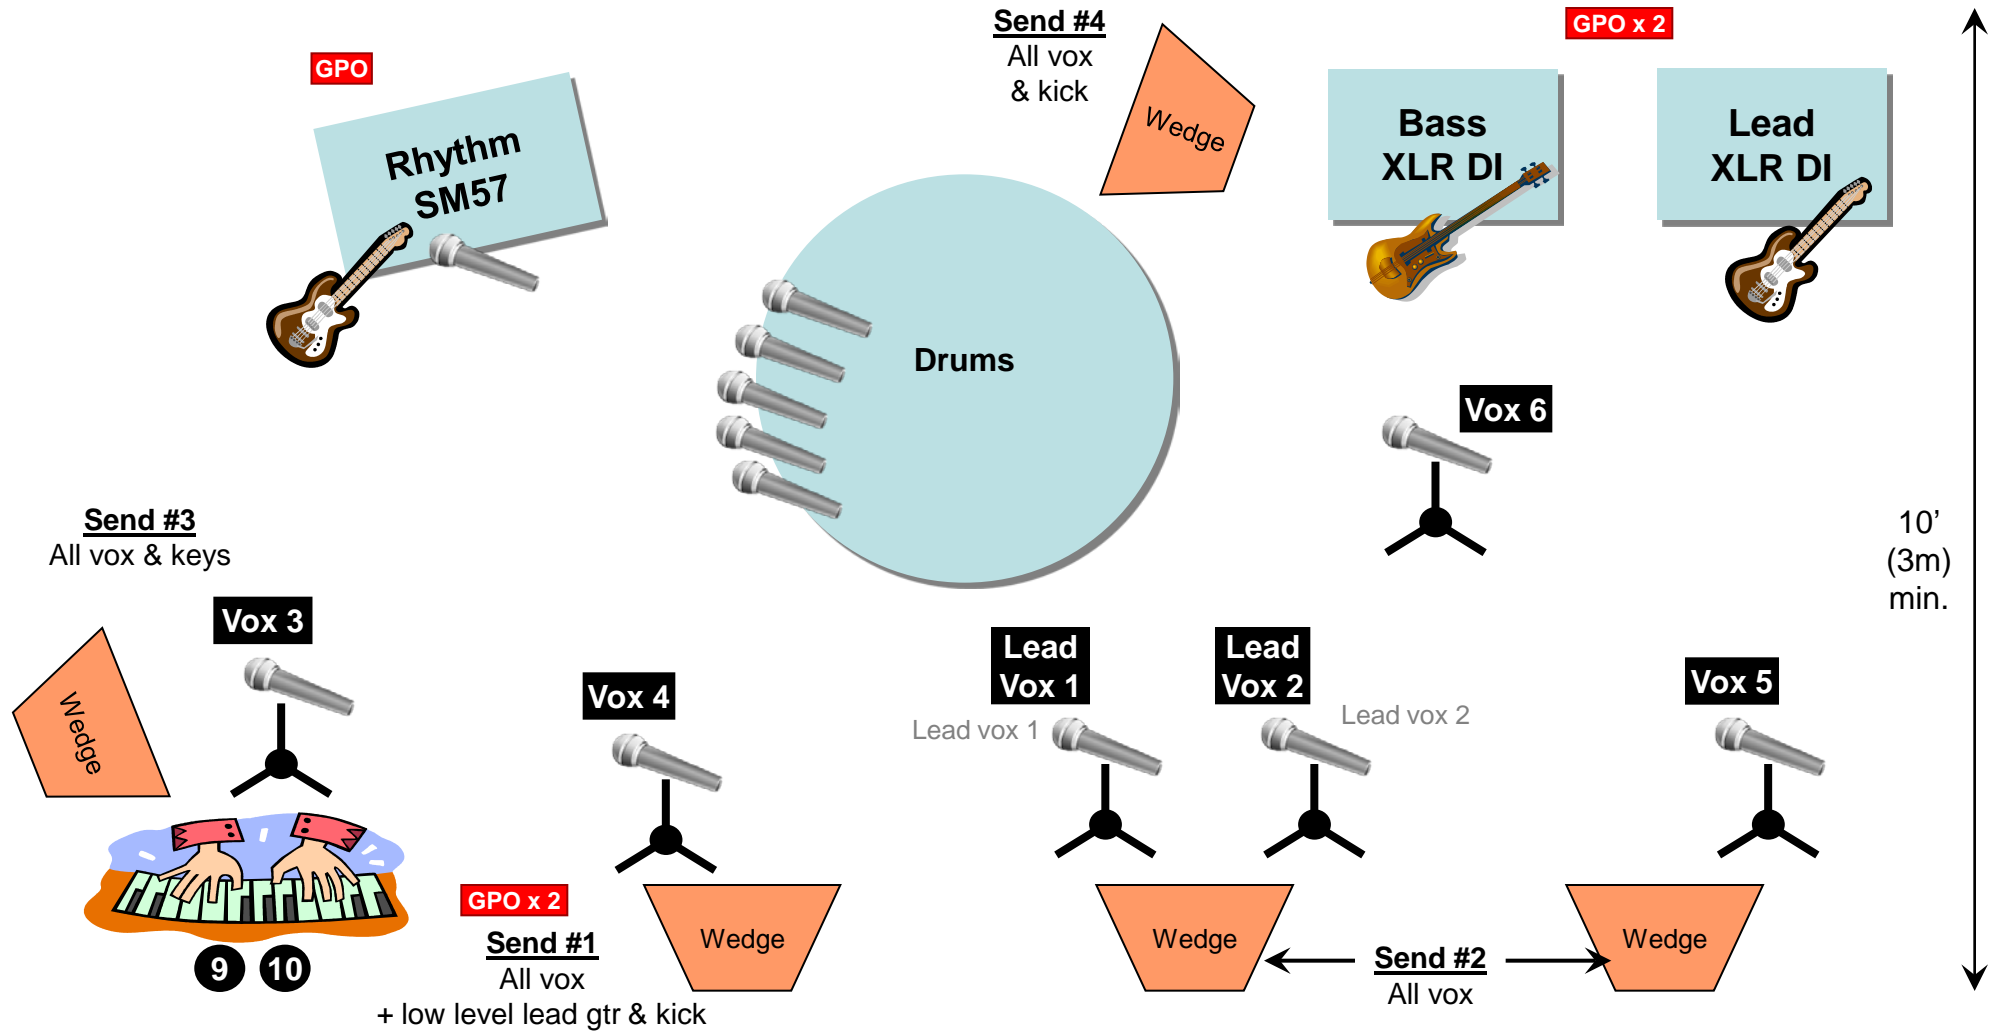

20' (6m) min.

Cornesy's AllStars

web: <http://www.cornesysallstars.com>
 email: enquiry@cornesysallstars.com
 Contact Greg: 0407 973 414

POWER
 Stage gear: 10 amps
 plus PA & Lighting

EFFECTS
 Reverb/delay
 Background music

LIGHTING
 At least 4 x PAR 56
 per side elevated